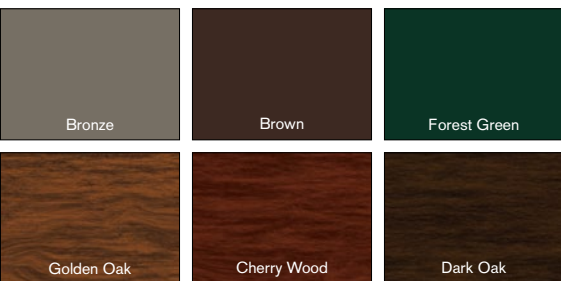

Richardson-Wilcox

Premium Windows

Windows, the choice is clear.

WINDOWS

Make a style statement and add natural light to your garage interior with our wide selection of designer window options. All window frames are available in colours to match our pre-finished doors.

Square Bar

3/8" (10 mm) square bars available in **gold** or **black**. Standard with glue chip double glass; clear double glass optional.

Stockton 4 or 6

Stockton 10

Prairie

Prairie Ranch

Aluminium Grid

5/8" (16 mm) grids available in **almond, brown, bronze, charcoal grey, green, window grey, taupe, white** and **black**. Standard with clear double glass; glue chip double glass is optional.

Stockton 4 or 6

Stockton 10

Prairie

Prairie Ranch

Frame Colours

Window frames available in all colors and wood finishes. Insert for v

Decorative Inserts

Lites are available in single or double glazed clear glass, clear acrylic, obscure glass (pinhead morocco) and obscure glass (glue chip).

wood-look matched to the color not grain.

For additional premium window choices,
please contact your local RW dealer.

Professionally installed and serviced by:

Richards-Wilcox Premium Garage Doors – Engineered for life
5100 Timberlea Boulevard, Mississauga, Ontario Canada L4W 2S5