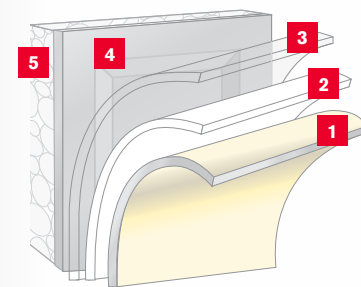

S/SI

- 1 Baked on Finish
- 2 Epoxy Primer
- 3 Galvanized Layer
- 4 High-Strength Steel
- 5 Polystyrene Insulation (Canton SI Only)

Door Sizes

Our doors are available in all standard* opening sizes for single and double car garages.

Opening Width

STS	8', 9', 10', 11', 12', 13', 14', 15', 16', 17', 18'
S/SI	8', 9', 10', 12', 15', 16', 18'

Opening Height

S/SI & STS	Up to 7'-0" (4 Sections), Up to 8'-0" (5 Sections)

*Consult your Authorized Richards-Wilcox dealer for more information.

Warranty

There are enough worries in life - your garage door shouldn't be one of them. When you choose Richards-Wilcox, you've chosen the best garage door you can buy and we'll back that up in writing with our **Limited Warranty***.

STS

Section Rust-through: 6 Years
Hardware/Springs: 5 Years

S/SI

Section Rust-through: Limited Lifetime*
Track/Hardware: 5 Years
Springs: 3 Years