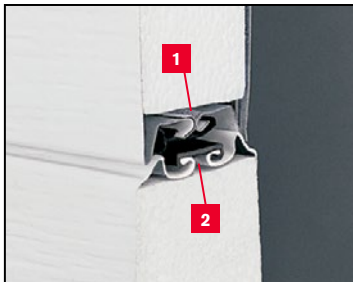

- 1 Vinyl thermal break between interior and exterior skins.
- 2 Section joint seal to prevent weather infiltration.