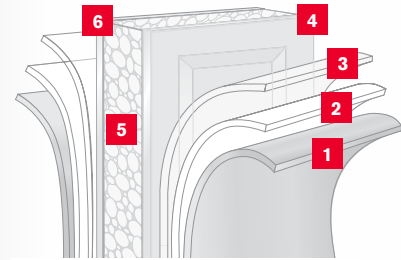

STS

- 1 Baked on Finish
- 2 Epoxy Primer
- 3 Galvanized Layer
- 4 High-Strength Steel
- 5 Polystyrene Insulation
- 6 High-strength Steel