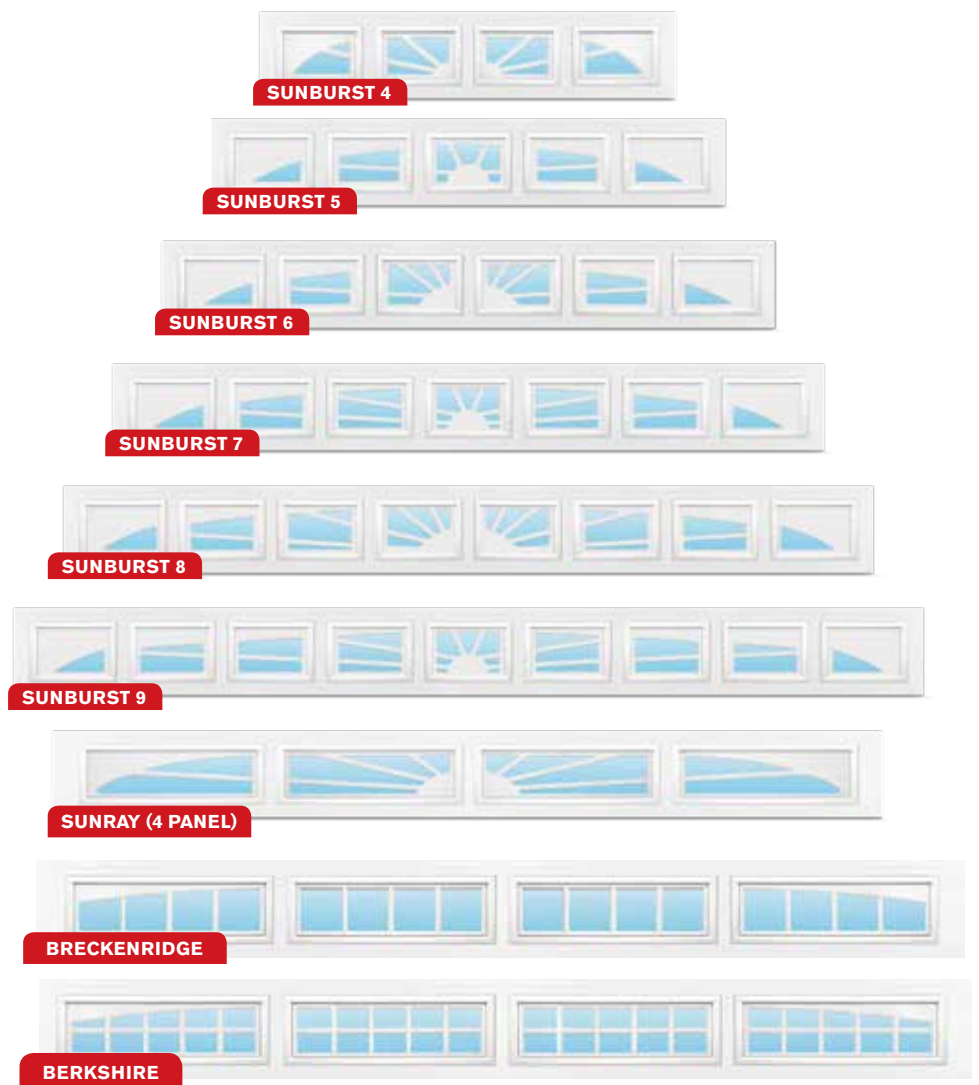

# Window Options

## DECORATIVE INSERTS

## ALUMINUM GRID

5/8" (16 mm) grids available in **sandstone, desert tan, almond, bronze, brown (walnut only), cafe, charcoal, white** and **black**. Standard with clear double glass; pinhead double glass is optional.